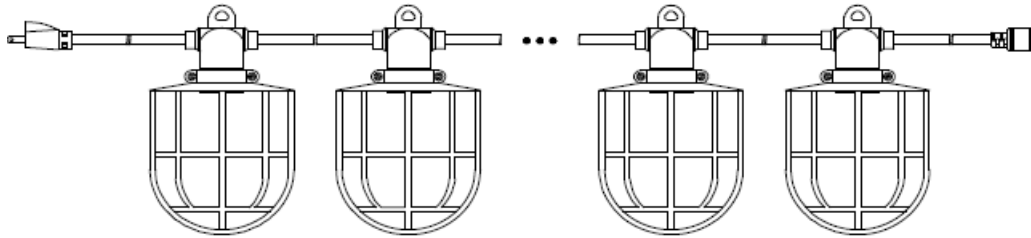

PRIORITY-**T**-LIGHT™

12/3 SJTW Temporary Lighting String

*Note: Plug and connector style may vary.

Description:

Temporary lighting string, with molded lamp holders attached to a 12/3 SJTW flexible cord; for use as temporary indoor and outdoor lighting in accordance with NEC requirements.

Approvals:

UL Listed; and meets OSHA and NEC requirements.

Construction Parameters:

- **Conductor:** 12 AWG, 65/30 stranded bare copper
- **Insulation and Jacket Material:** PVC
- **Jacket Color:** Yellow
- **Lamp holder Spacing (nom):** 10 feet, starting 9 ft. from the plug.
- **Lamp Holder Molding Compound:** High Temp PVC, Black.
- **Plug and Connector Material:** PVC

Electrical Properties:

- **Temperature Rating:** -40° to +60°C
- **Nominal Operating Voltage:** 125 VAC
- **Lamp Type:** 150W (max), A-23 or larger.
- **Maximum String Wattage:** 1875W (NEMA 5-15) or 2500W (NEMA L5-20)